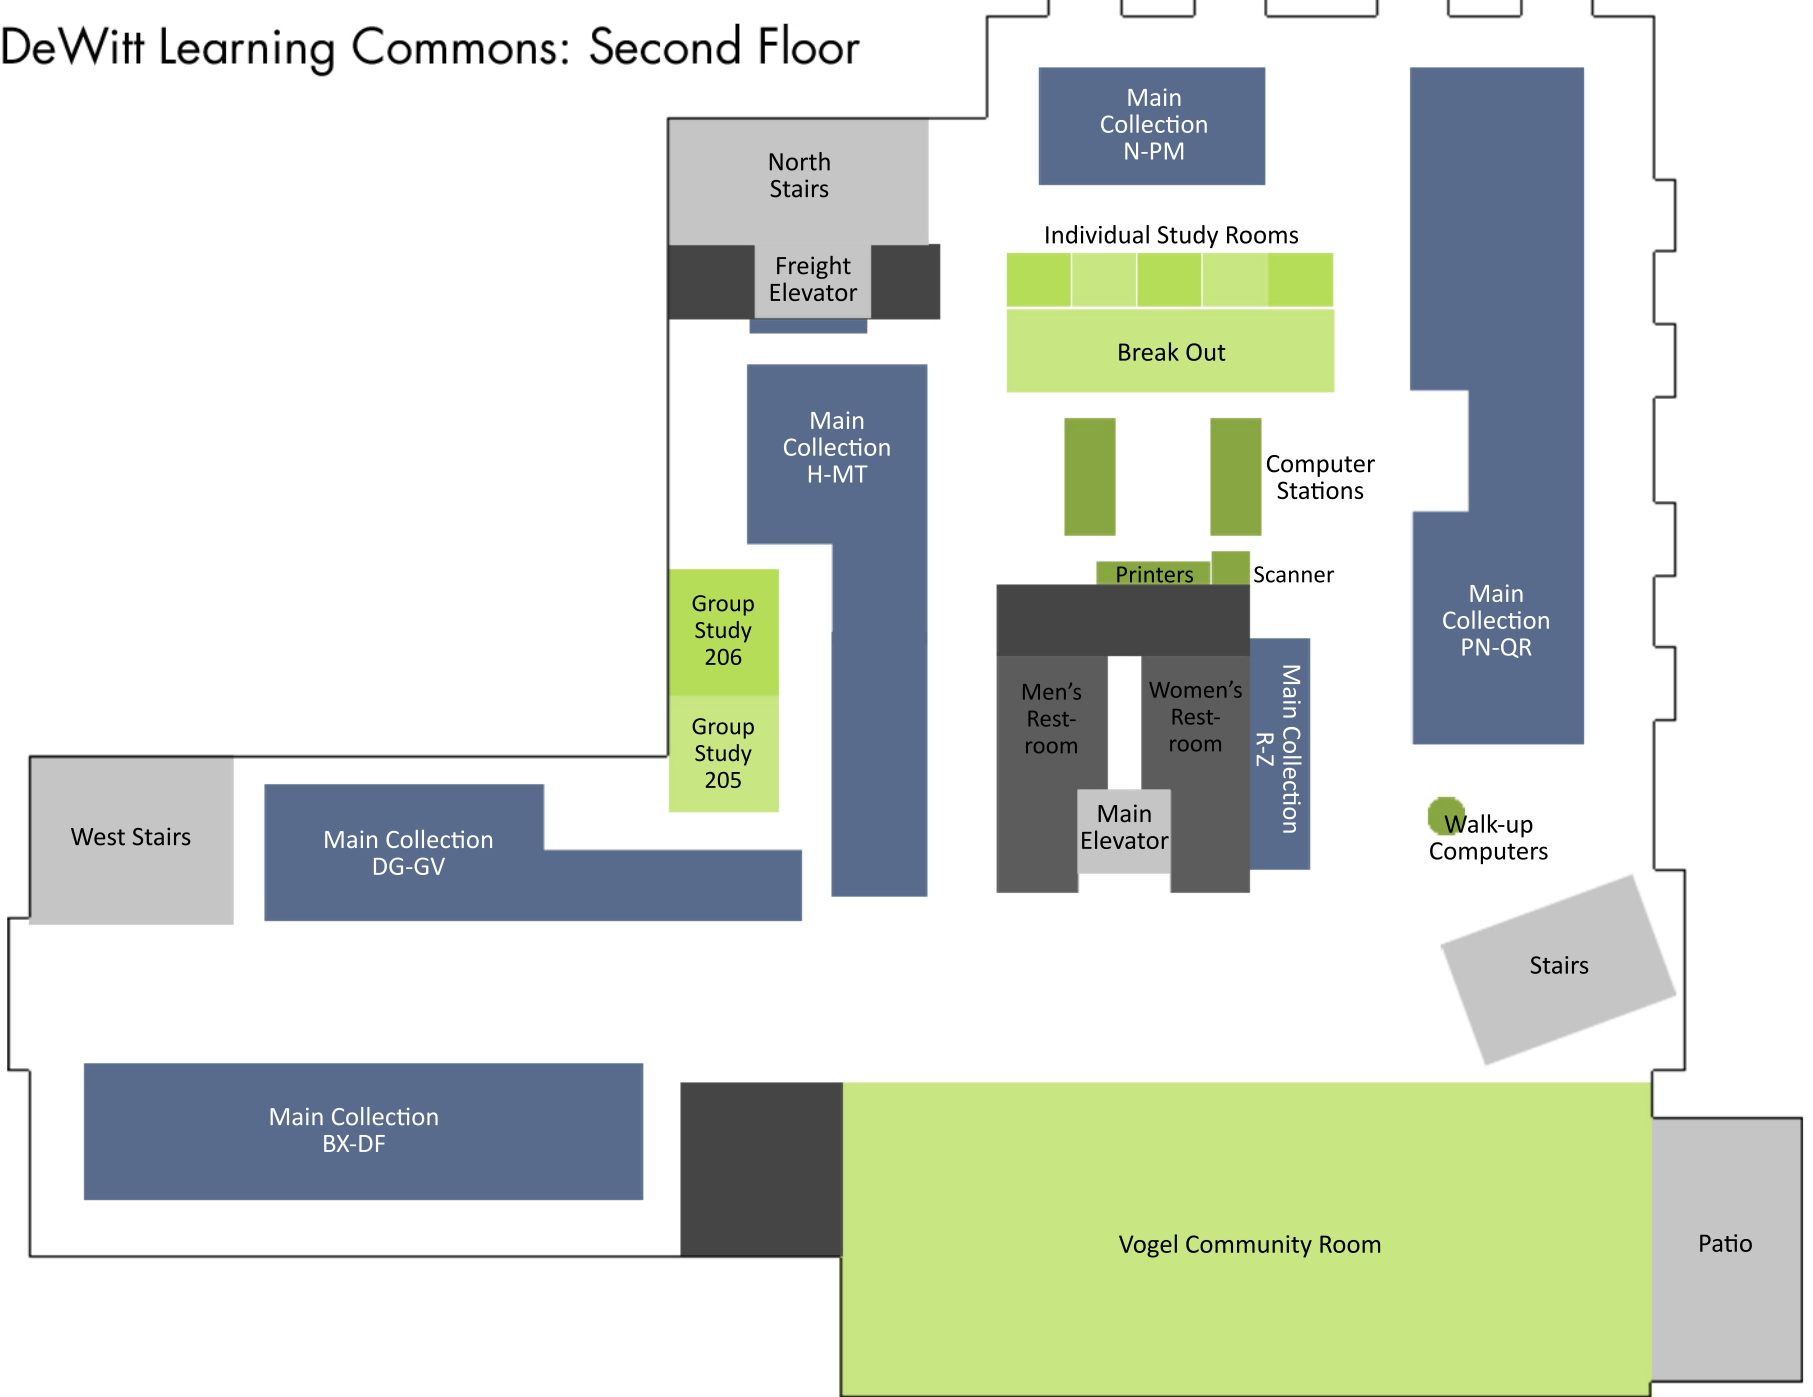

# DeWitt Learning Commons: Second Floor

North Stairs

Freight Elevator

Main Collection N-PM

Individual Study Rooms

Break Out

Computer Stations

Printers

Scanner

Main Collection PN-QR

Group Study 206

Group Study 205

Men's Rest-room

Women's Rest-room

Main Collection R-Z

Main Elevator

Walk-up Computers

Stairs

West Stairs

Main Collection DG-GV

Main Collection BX-DF

Vogel Community Room

Patio