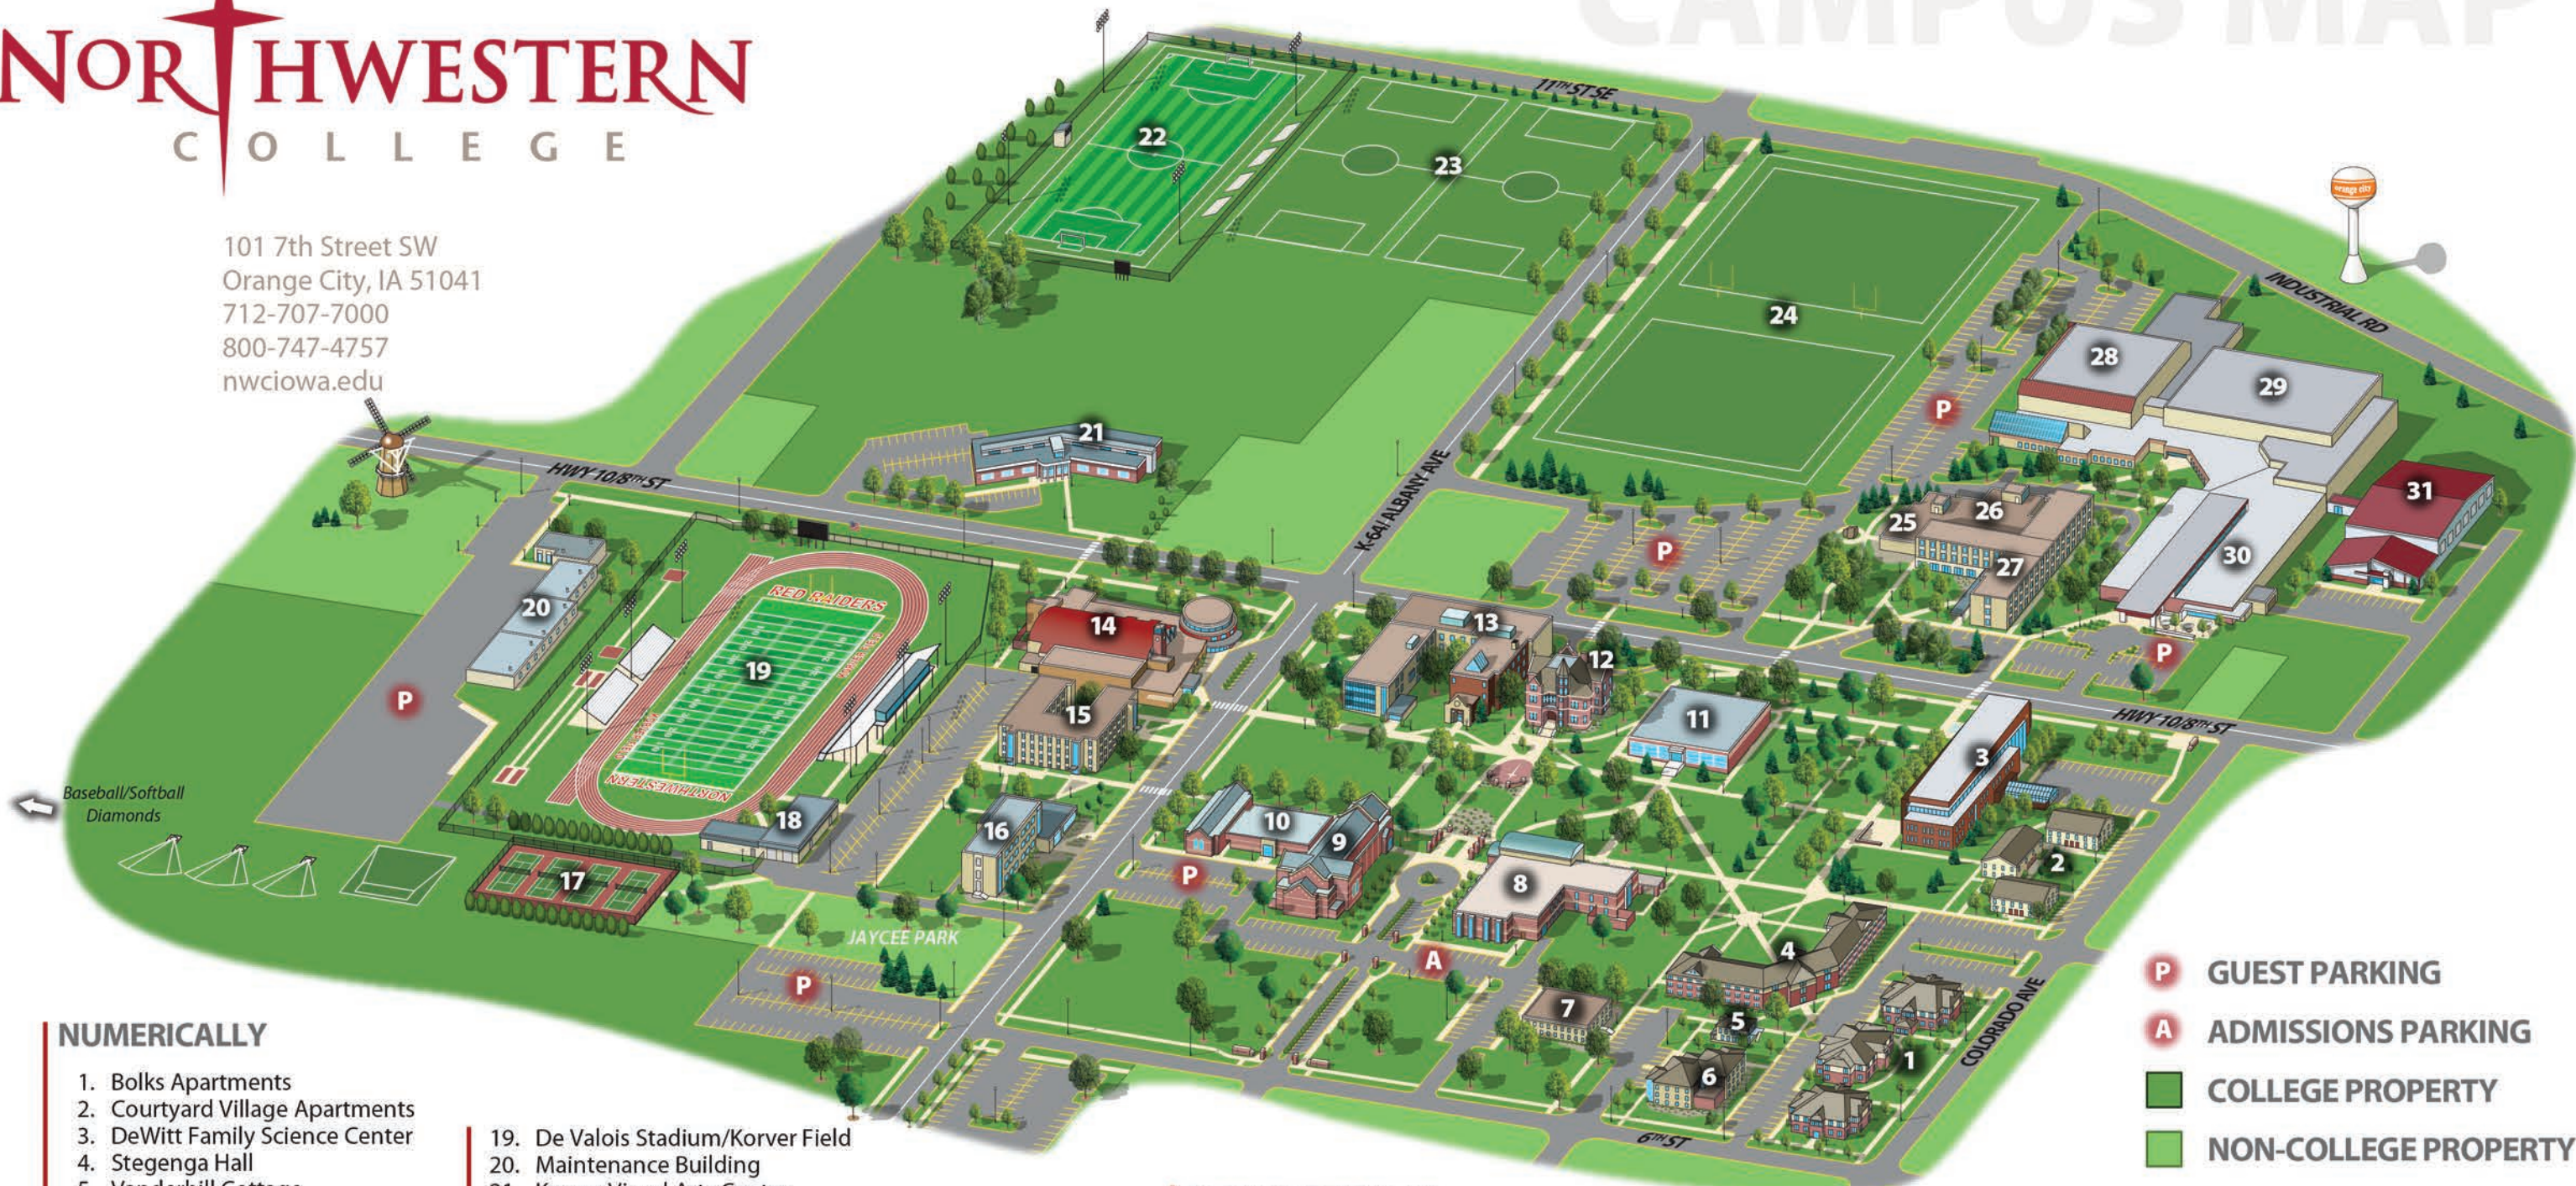

NORTHWESTERN COLLEGE

101 7th Street SW
Orange City, IA 51041
712-707-7000
800-747-4757
nwciowa.edu

CAMPUS MAP

NUMERICALLY

1. Bolks Apartments	19. De Valois Stadium/Korver Field
2. Courtyard Village Apartments	20. Maintenance Building
3. DeWitt Family Science Center	21. Korver Visual Arts Center
4. Stegenga Hall	22. Soccer field, competition
5. Vanderhill Cottage	23. Soccer fields, practice
6. North Suites	24. Intramural and practice football fields
7. Kepp Hall	25. Vermeer Dining Room
8. DeWitt Learning Commons	26. DeWitt Center (cafeteria)
9. Christ Chapel	27. Fern Smith Hall
10. DeWitt Music Hall	28. Bultman Center for Health, Physical Education, and Intercollegiate Athletics
11. Ramaker Center	29. DeWitt Physical Fitness Center
12. Zwemer Hall (Administration)	30. Rowenhorst Student Center
13. Van Peurse Hall	31. Juffer Athletic Fieldhouse
14. DeWitt Theatre Arts Center	
15. Colenbrander Hall	
16. Hospers Hall	
17. Tennis Courts (outdoor)	
18. Locker Room/Concession Stand	

ALPHABETICALLY

1. Bolks Apartments	29. DeWitt Physical Fitness Center	11. Ramaker Center
28. Bultman Center for Health, Physical Education, and Intercollegiate Athletics	14. DeWitt Theatre Arts Center	30. Rowenhorst Student Center
9. Christ Chapel	27. Fern Smith Hall	22. Soccer field, competition
15. Colenbrander Hall	16. Hospers Hall	23. Soccer fields, practice
2. Courtyard Village Apartments	24. Intramural and practice football fields	4. Stegenga Hall
19. De Valois Stadium/Korver Field	31. Juffer Athletic Fieldhouse	17. Tennis Courts (outdoor)
26. DeWitt Center (cafeteria)	7. Kepp Hall	5. Vanderhill Cottage
3. DeWitt Family Science Center	21. Korver Visual Arts Center	13. Van Peurse Hall
8. DeWitt Learning Commons	18. Locker Room/Concession Stand	25. Vermeer Dining Room
10. DeWitt Music Hall	20. Maintenance Building	12. Zwemer Hall (Administration)
	6. North Suites	

- **P** GUEST PARKING
- **A** ADMISSIONS PARKING
- **■** COLLEGE PROPERTY
- **■** NON-COLLEGE PROPERTY