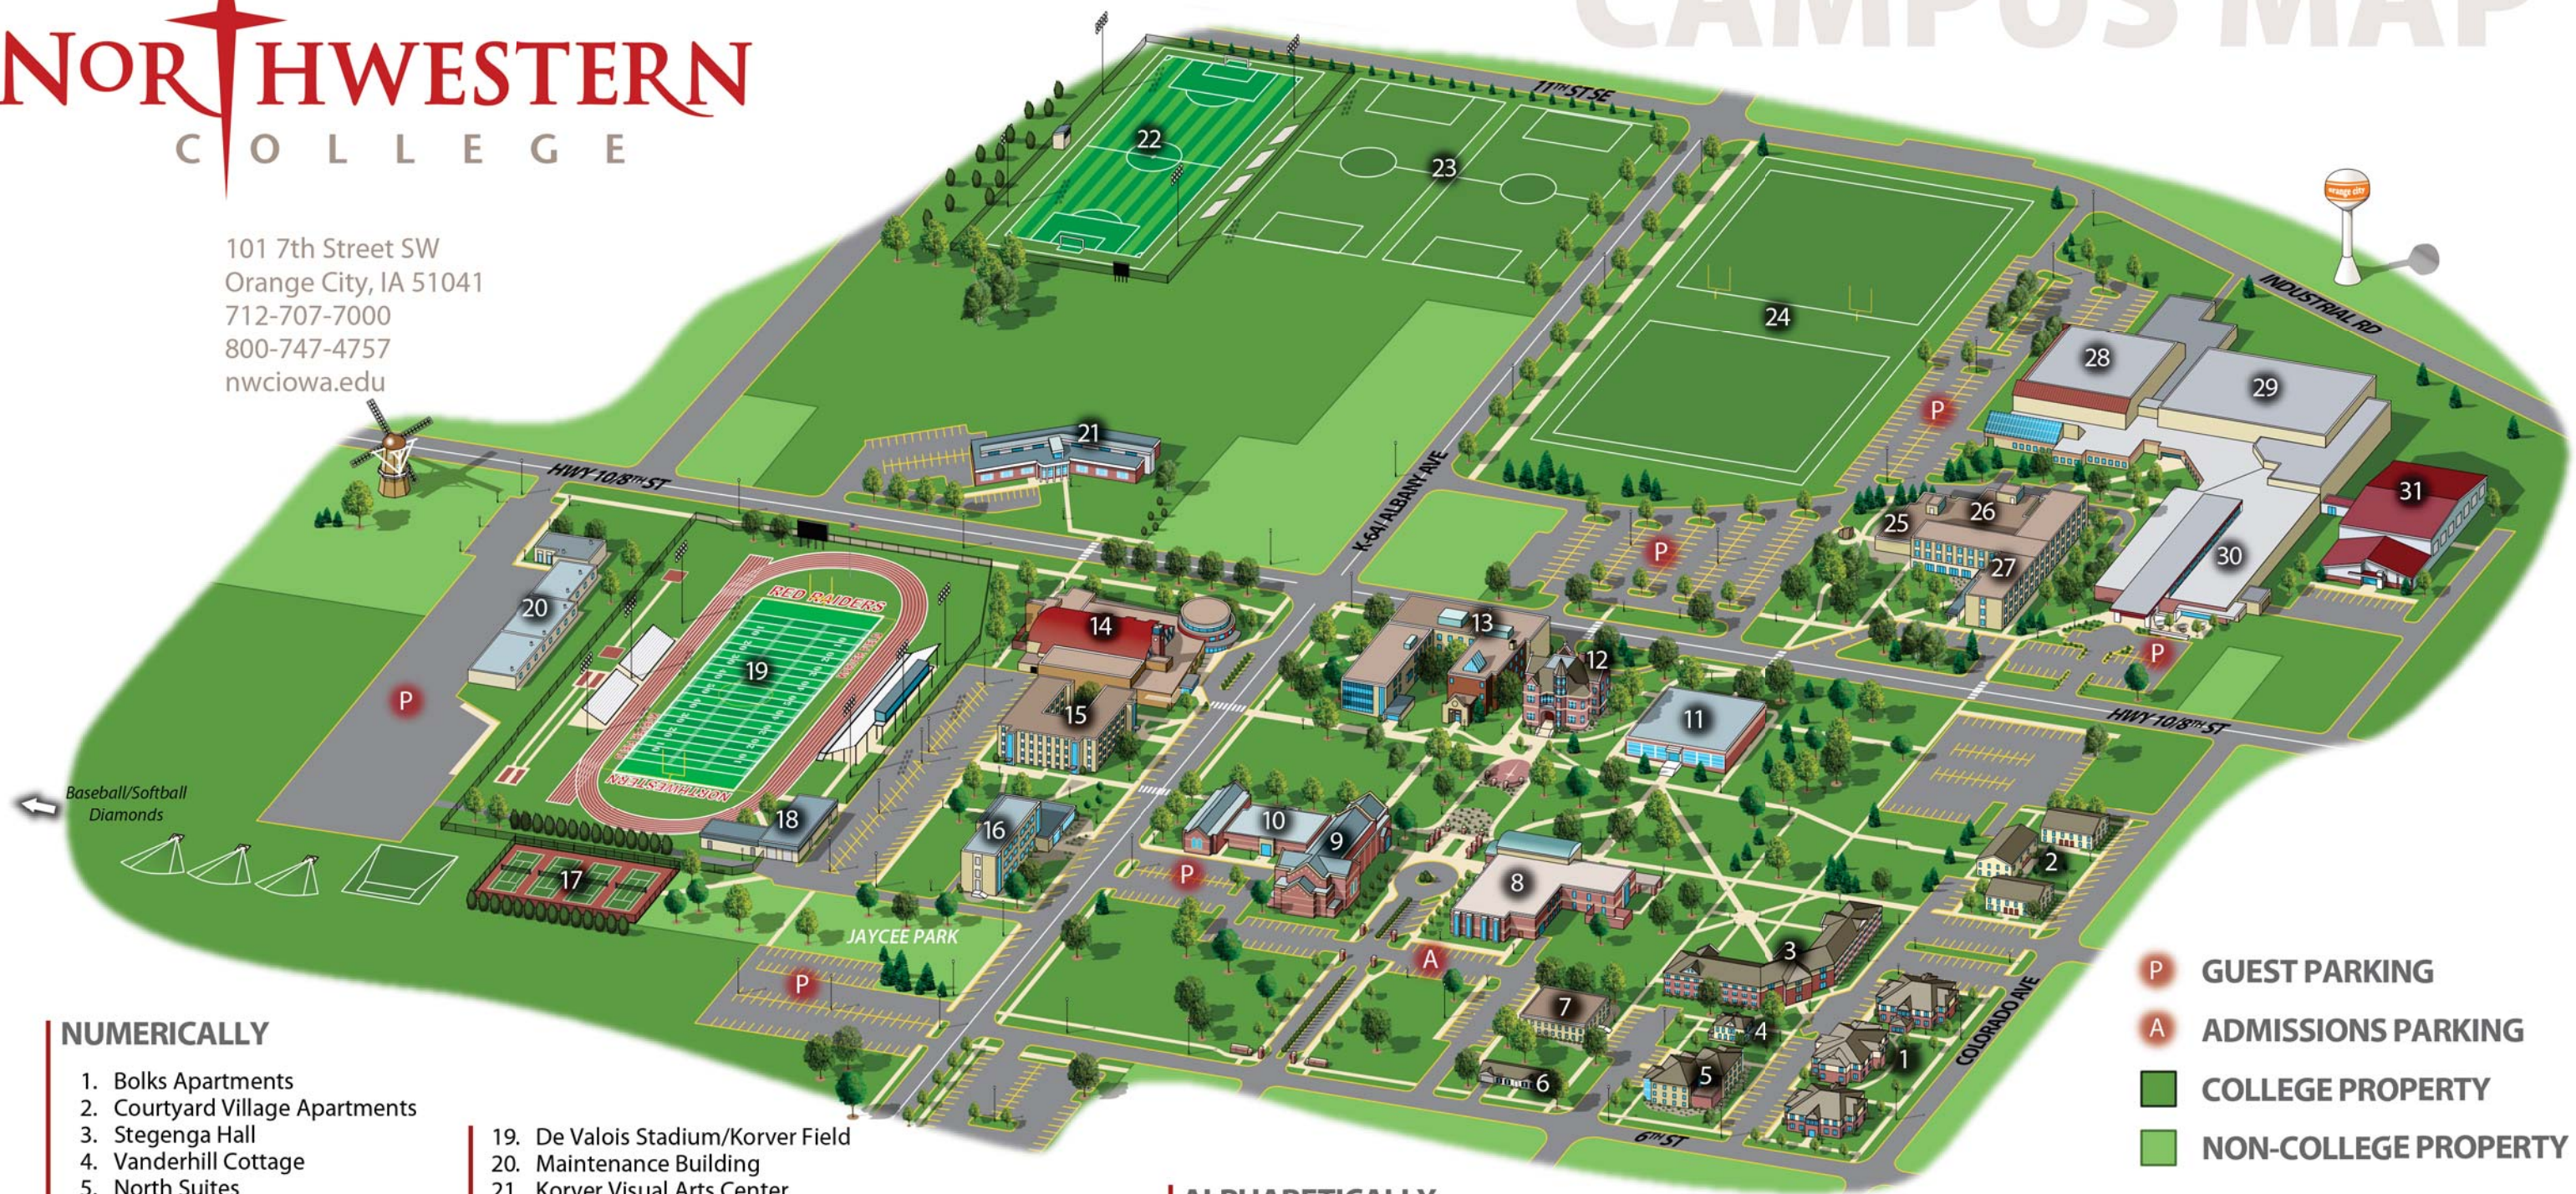

NORTHWESTERN COLLEGE

101 7th Street SW
Orange City, IA 51041
712-707-7000
800-747-4757
nwciowa.edu

CAMPUS MAP

NUMERICALLY

1. Bolks Apartments 2. Courtyard Village Apartments 3. Stegenga Hall 4. Vanderhill Cottage 5. North Suites 6. Wiersma Cottage 7. Kepp Hall 8. DeWitt Learning Commons 9. Christ Chapel 10. DeWitt Music Hall 11. Ramaker Center 12. Zwemer Hall (Administration) 13. Van Peurse Hall 14. DeWitt Theatre Arts Center 15. Colenbrander Hall 16. Hospers Hall 17. Tennis Courts (outdoor) 18. Locker Room/Concession Stand	19. De Valois Stadium/Korver Field 20. Maintenance Building 21. Korver Visual Arts Center 22. Soccer field, competition 23. Soccer fields, practice 24. Intramural and practice football fields 25. Vermeer Dining Room 26. DeWitt Center (cafeteria) 27. Fern Smith Hall 28. Bultman Center for Health, Physical Education, and Intercollegiate Athletics 29. DeWitt Physical Fitness Center 30. Rowenhorst Student Center 31. Juffer Athletic Fieldhouse

ALPHABETICALLY

1. Bolks Apartments 28. Bultman Center for Health, Physical Education, and Intercollegiate Athletics 9. Christ Chapel 15. Colenbrander Hall 2. Courtyard Village Apartments 19. De Valois Stadium/Korver Field 26. DeWitt Center (cafeteria) 8. DeWitt Learning Commons 10. DeWitt Music Hall 29. DeWitt Physical Fitness Center	14. DeWitt Theatre Arts Center 27. Fern Smith Hall 16. Hospers Hall 24. Intramural and practice football fields 31. Juffer Athletic Fieldhouse 7. Kepp Hall 21. Korver Visual Arts Center 18. Locker Room/Concession Stand 20. Maintenance Building 5. North Suites	11. Ramaker Center 30. Rowenhorst Student Center 22. Soccer field, competition 23. Soccer fields, practice 3. Stegenga Hall 17. Tennis Courts (outdoor) 4. Vanderhill Cottage 13. Van Peurse Hall 25. Vermeer Dining Room 6. Wiersma Cottage 12. Zwemer Hall (Administration)

A
B
C